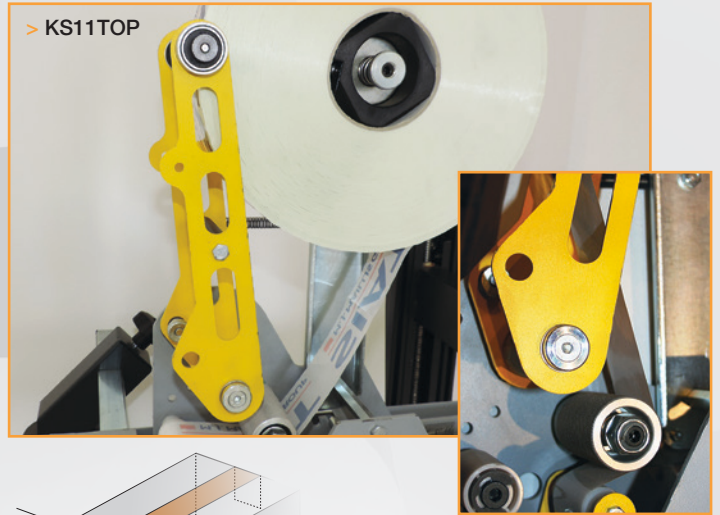

## K11R / K12R

Taping Units

> K11R  
TOP VERSION

> K12R  
BOTTOM VERSION

CE

for more details:

K11R K12R

# K11R

- 50 mm taping unit width / adjustable tape leg 50 mm & 70 mm
- External maximum diameter: 410 mm
- Internal core diameter: 76 mm
- Taping unit KS11: as K11R with tape silencer and edge folder
- Taping unit K11/30: 50 mm taping unit width / tape leg 30 mm
- Taping unit K11/Inox: 100% stainless steel
- Taping unit KS11: 50 mm tape width / with noise reducer and tape edge folder
- All taping heads can be adjusted for 30 mm – 50 mm – 70 mm tape leg

# K12R

- 75 mm taping unit width / adjustable tape leg 50 mm & 70 mm
- External maximum diameter: 410 mm
- Internal core diameter: 76 mm
- Taping unit K12/Inox: 100% stainless steel