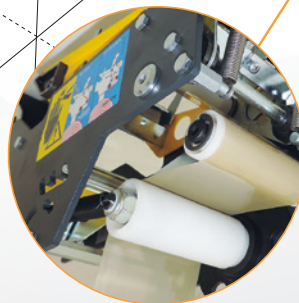

## K11R / K12R

Taping Units

> K11R  
TOP VERSION

> K12R  
BOTTOM VERSION

CE

for more details:

K11R K12R

# K11R

- 50 mm taping unit width / adjustable tape leg 50 mm & 70 mm
- External maximum diameter: 410 mm
- Internal core diameter: 76 mm
- Taping unit KS11: as K11R with tape silencer and edge folder
- Taping unit K11/30: 50 mm taping unit width / tape leg 30 mm
- Taping unit K11/Inox: 100% stainless steel
- Taping unit KS11: 50 mm tape width / with noise reducer and tape edge folder
- All taping heads can be adjusted for 30 mm – 50 mm – 70 mm tape leg

# K12R

- 75 mm taping unit width / adjustable tape leg 50 mm & 70 mm
- External maximum diameter: 410 mm
- Internal core diameter: 76 mm
- Taping unit K12/Inox: 100% stainless steel