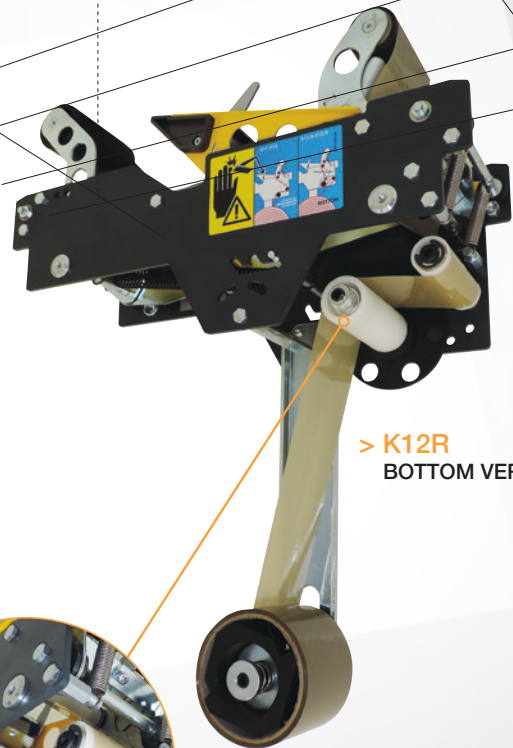

## K11R / K12R

Taping Units

> K11R  
TOP VERSION

> K12R  
BOTTOM VERSION

CE

for more details:

K11R K12R

# K11R

- 50 mm taping unit width / adjustable tape leg 50 mm & 70 mm
- External maximum diameter: 410 mm
- Internal core diameter: 76 mm
- Taping unit KS11: as K11R with tape silencer and edge folder
- Taping unit K11/30: 50 mm taping unit width / tape leg 30 mm
- Taping unit K11/Inox: 100% stainless steel
- Taping unit KS11: 50 mm tape width / with noise reducer and tape edge folder
- All taping heads can be adjusted for 30 mm – 50 mm – 70 mm tape leg

# K12R

- 75 mm taping unit width / adjustable tape leg 50 mm & 70 mm
- External maximum diameter: 410 mm
- Internal core diameter: 76 mm
- Taping unit K12/Inox: 100% stainless steel