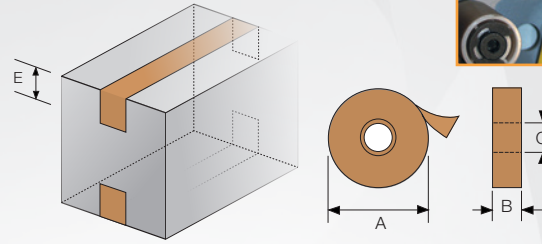

## K11R / K12R

Taping Units

> K11R  
TOP VERSION

> K12R  
BOTTOM VERSION

CE

for more details:

K11R K12R

# K11R

- 50 mm taping unit width / adjustable tape leg 50 mm & 70 mm
- External maximum diameter: 410 mm
- Internal core diameter: 76 mm
- Taping unit KS11: as K11R with tape silencer and edge folder
- Taping unit K11/30: 50 mm taping unit width / tape leg 30 mm
- Taping unit K11/Inox: 100% stainless steel
- Taping unit KS11: 50 mm tape width / with noise reducer and tape edge folder
- All taping heads can be adjusted for 30 mm – 50 mm – 70 mm tape leg

# K12R

- 75 mm taping unit width / adjustable tape leg 50 mm & 70 mm
- External maximum diameter: 410 mm
- Internal core diameter: 76 mm
- Taping unit K12/Inox: 100% stainless steel